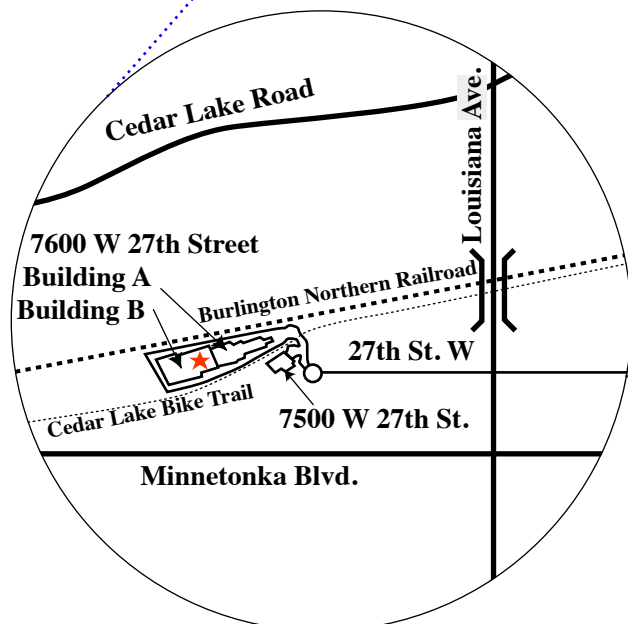

Muddy Paws Cheesecake

7600 West 27th Street

Suite B2

St Louis Park, MN 55426

(763) 545-7161

Directions: From 394, Take Louisiana Ave South (Over Cedar Lake Rd) to 27th Street (see Post Office). Go right or west on 27th Street to end of road (past Napa). Turn right into parking lot that has sign "27 West" & go past first building to second set of buildings. They are labeled Building A and Building B. We are in building B. Enter main doors of Commons B (see metal plates by doors with our name listed), we are Suite B2.

Notes: This is an industrial park. Stay to the right/far side of buildings. You'll go over the bike path and turn left by the post box. If coming from the North or South, take Hwy 100 or 169 to 394 to Louisiana Ave. If coming from the East, take 94 W to 394 West. Louisiana is between Hwy 100 and 169. (Alternate Route: turn North on Louisiana off Minnetonka Blvd or Hwy 7, left on 27th)

**Use these directions, Mapquest has been incorrect.