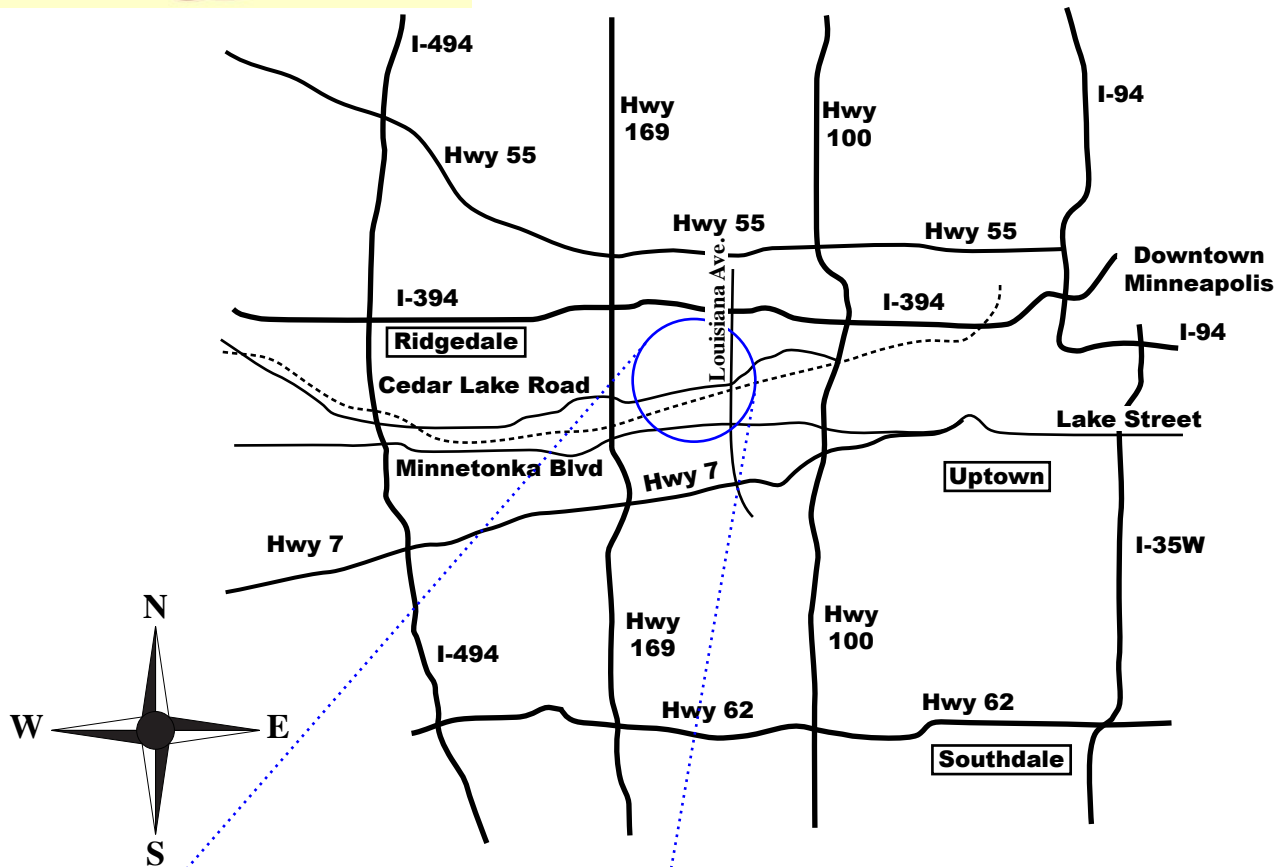

Muddy Paws Cheesecake

7600 West 27th Street

Suite B2

St Louis Park, MN 55426

(763) 545-7161

Directions: From 394, Take Louisiana Ave South (Over Cedar Lake Rd) to 27th Street (see Post Office). Go right or west on 27th Street to end of road (past Napa). Turn right into parking lot that has sign "27 West" & go past first building to second set of buildings. They are labeled Building A and Building B. We are in building B. Enter main doors of Commons B (see metal plates by doors with our name listed), we are Suite B2.

Notes: This is an industrial park. Stay to the right/far side of buildings. You'll go over the bike path and turn left by the post box. If coming from the North or South, take Hwy 100 or 169 to 394 to Louisiana Ave. If coming from the East, take 94 W to 394 West. Louisiana is between Hwy 100 and 169. (Alternate Route: turn North on Louisiana off Minnetonka Blvd or Hwy 7, left on 27th)

**Use these directions, Mapquest has been incorrect.